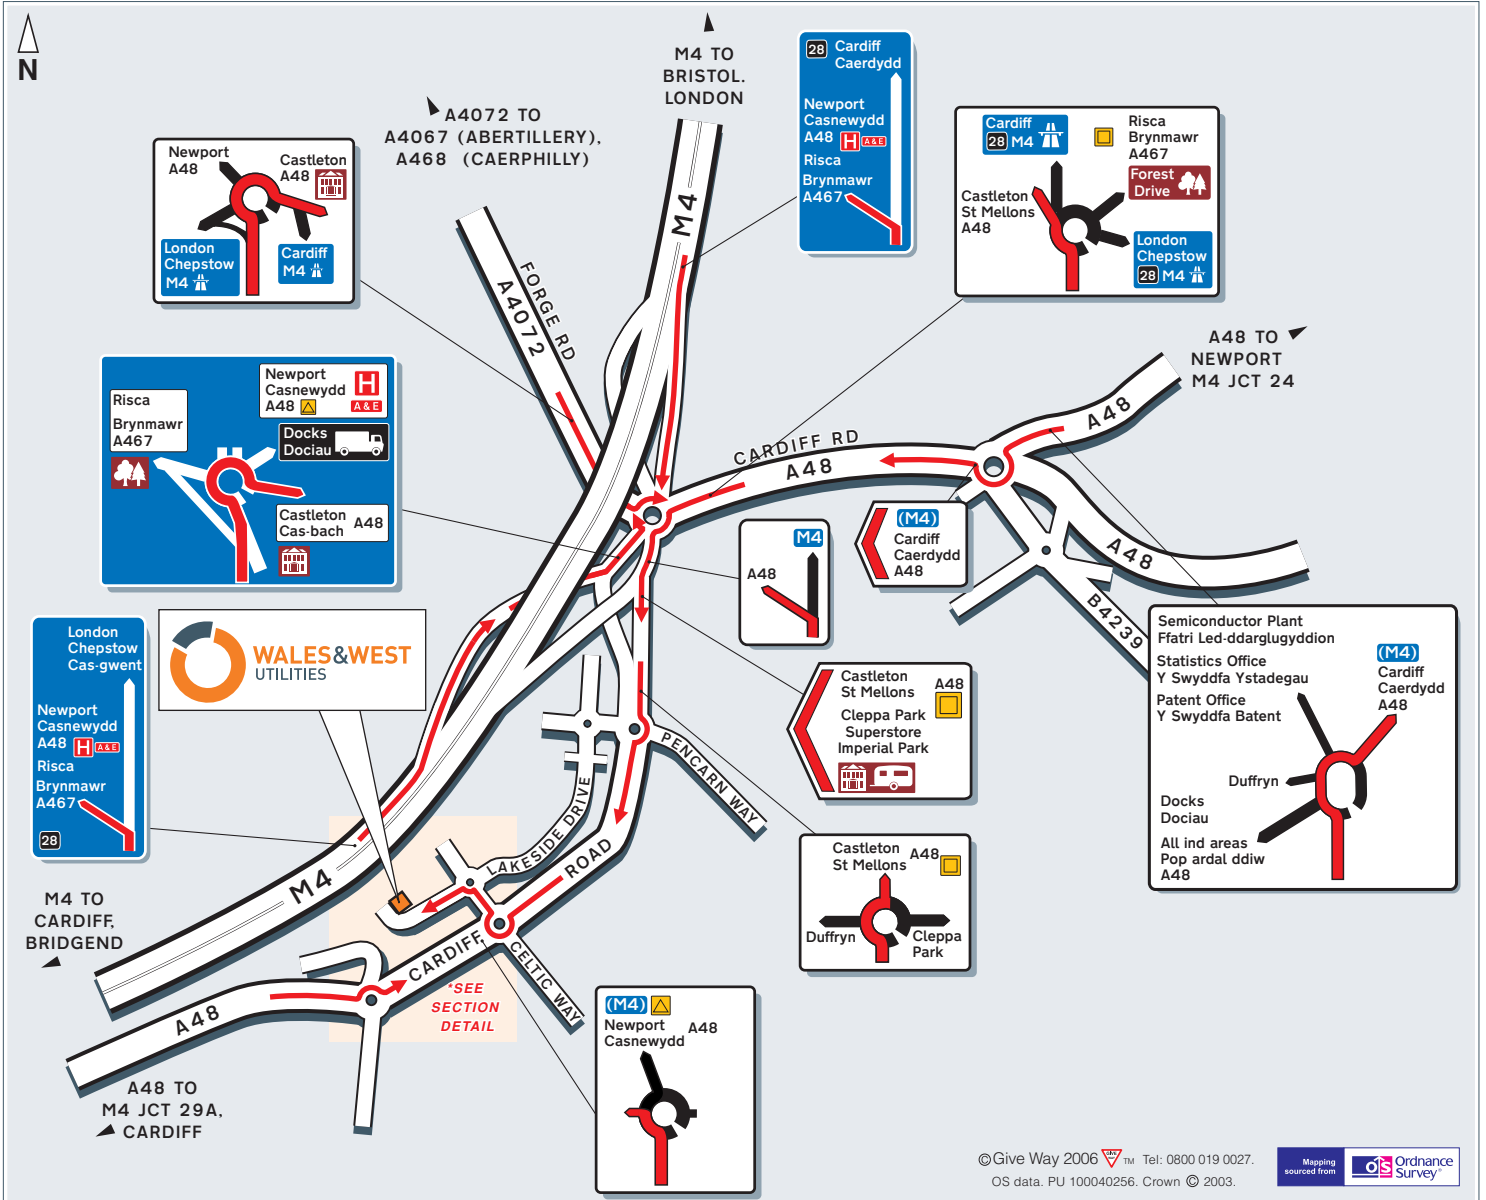

Wales & West House, Spooner Close, Celtic Springs,
Coedkernew, Newport NP10 8FZ

Tel: 02920 278500 Fax: 0870 1450076

Public Transport

By Rail, Newport Station.
Approximately 5 minutes taxi ride away.
For information on train operators and times
phone National Rail Enquiries on 0845 7484950.

By Air, Cardiff Airport.
Approximately 40 minutes drive away.

© Give Way 2006 Tel: 0800 019 0027.
OS data. PU 100040256. Crown © 2003. Mapping sourced from Ordnance Survey